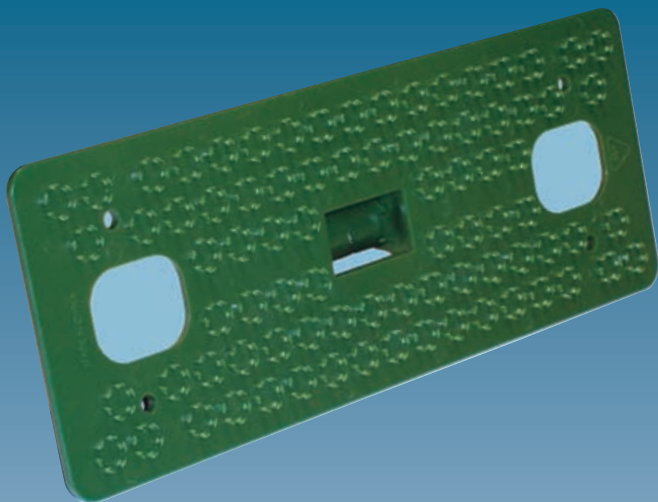

# **Versa Scrub Green®**

**Environmentally Friendly. Versatile.**

## **100% Recyclable.**

**Versa Scrub  
Green® Holder**

**Part # 3210**

**Versa Scrub  
Green® Brush**

**Part # 3220**

**Versa Scrub Green®**  
*Holder also works with a  
scrub pad and/or a small  
microfiber mopping pad*

### **Environmentally Friendly**

Brush and holder are both totally recyclable. Bristles are fusion welded and there are no metal parts in the holder.

### **Versatile**

- 3 Tools in One – Holder houses the scrub brush, and is equipped with “teeth” to hold a scrub pad and/or a small microfiber mopping pad.
- Brush snaps in and out for easy exchange.
- Swivel action makes for a perfect tool for those “hard-to-reach” places like curvatures in shower stalls, behind toilets, equipment and machinery. Great for getting in the grout lines.
- Ergonomic. Accepts a standard Acme threaded handle to eliminate extra bending and getting down on the floor to scrub.
- Bristles are chemical resistant polypropylene.
- Can be cleaned and sanitized for reuse.
- ***When brush is worn, throw it in the recycle bin!***