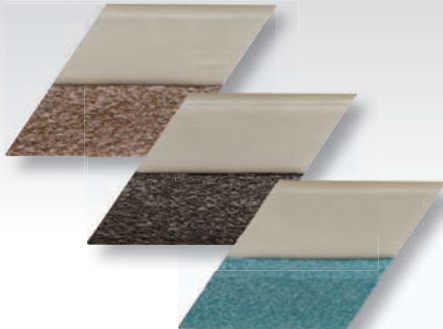

The Diamabrush By Malish Aggressive Cleaning System

Clean Your Toughest Surfaces Without Changing Your Every Day Routine

The Concrete Polishing Tools, part of the Diamabrush By Malish Floor Cleaning System, can multi-task as aggressive cleaning tools for your toughest concrete surfaces.

The Diamabrush By Malish Aggressive Cleaning System Helps You:

- Remove built-up grease and grime without the use of harmful chemicals
- Deep cleanse your industrial/commercial concrete floor
- Simultaneously clean and bring a “like-new” finish to your floor
- Work more efficiently – the Diamabrush By Malish Aggressive Cleaning System lasts for up to 100,000 square feet
- Easily maintain your floor without the hassle of changing your equipment or your daily routine

Step 1

Choose the Polymer Polishing Tool best suited for your needs. For the toughest job, use the 50 Grit Gold. For less demanding jobs, the 100 Grit Black or the 200 Grit Blue would be appropriate.