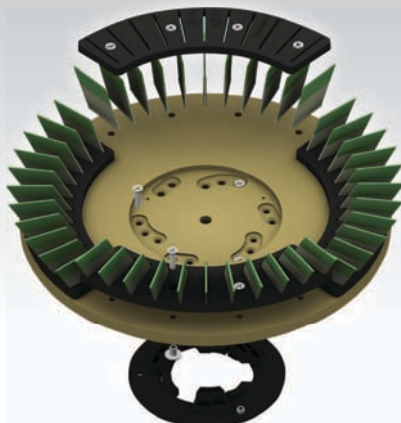

Step 2

Attach the appropriate polymer tool to your standard floor machine or auto-scrubber.